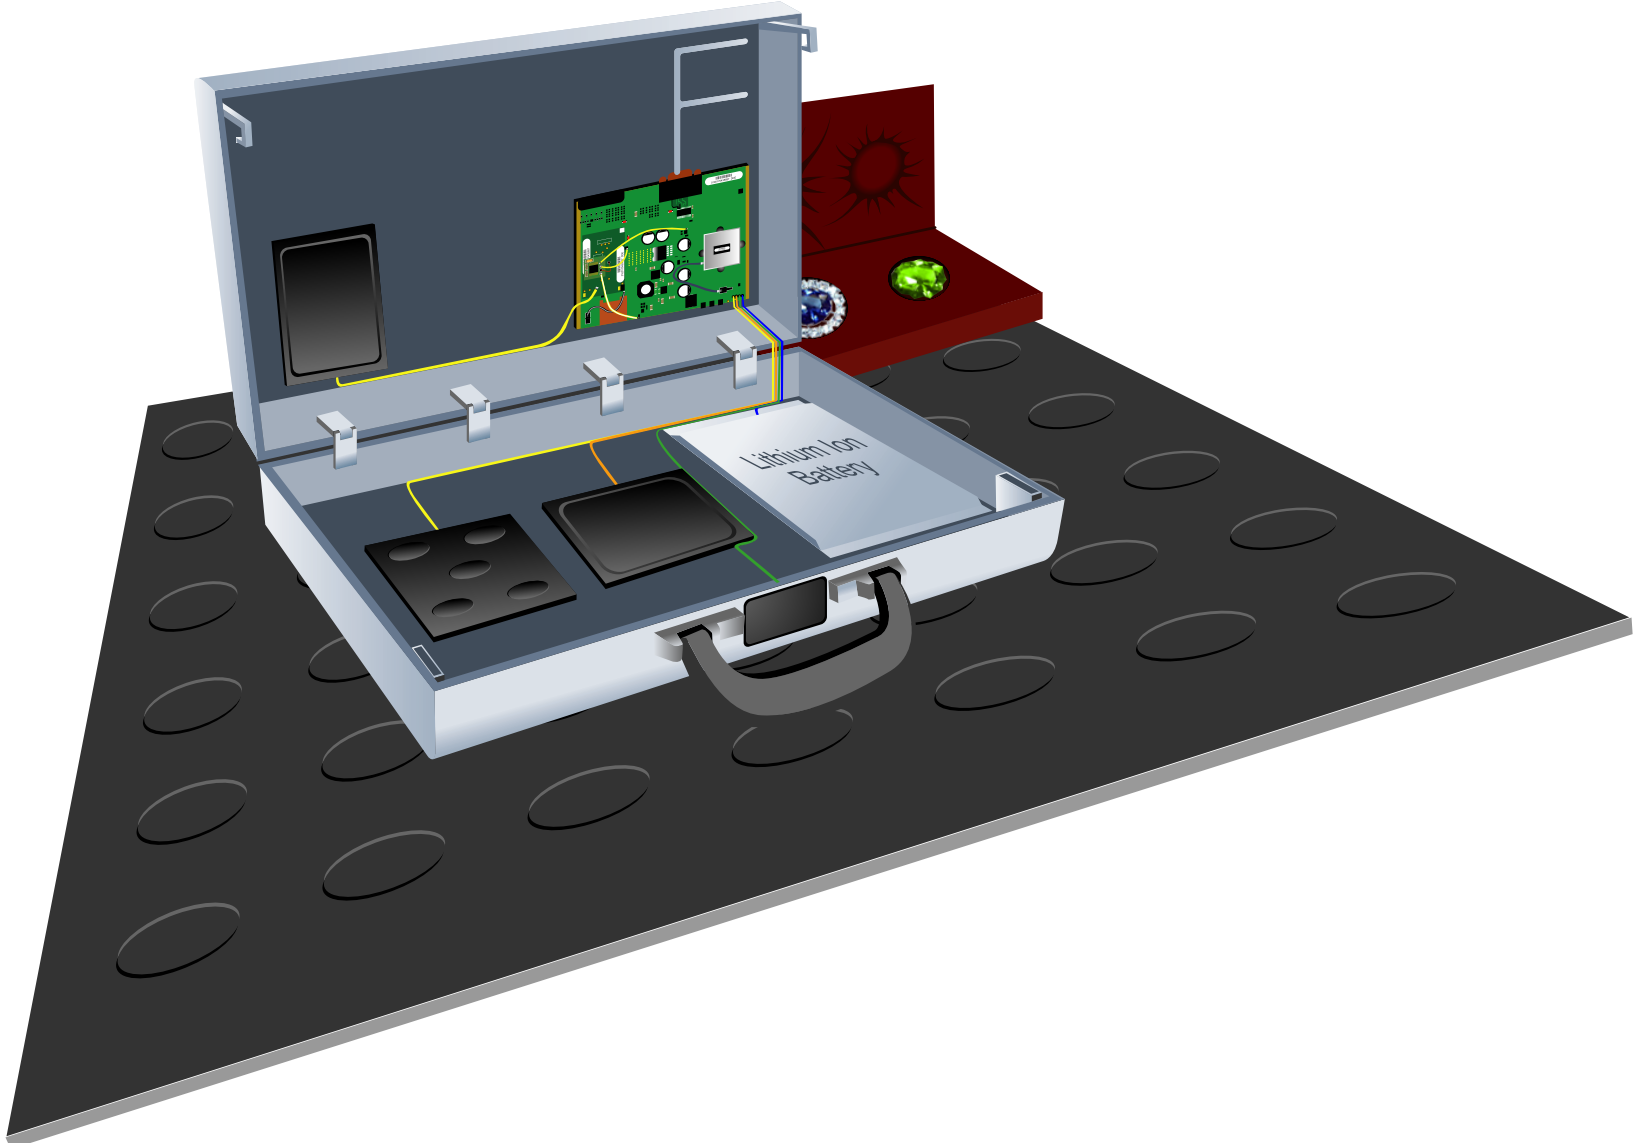

INDUCTIVE PAD

INTELLIMATICS

COMMAND CENTER

System Status

Assets

- Briefcase 001
- Battery
- 20% Humidity
- 72°F Temperature
- Pressure
- Motion Sensor
- Signal
- AGPS Active

Source Location N 30 23.79 W 97 54.19

GeoKey Acquired

GPS

F: 5
I: 2
A: 3

10 Mins
6000 KM
54 KPH

source view